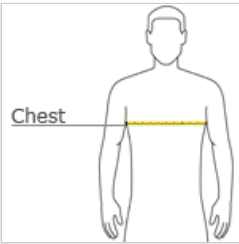

Ultra Cotton® 100% US Cotton T-Shirt. 2000

- 6-ounce, 100% US cotton)
- 50/50 cotton/poly (Dark Heather, Safety Pink, Safety Green, Safety Orange, Heathered Cardinal, Heathered Indigo, Heathered Navy, Heathered Sapphire)
- 99/1 cotton/poly (Ash)
- 90/10 cotton/poly (Sports Grey, Antique Cherry Red, Antique Irish Green, Antique Royal)
- Prepared for dyeing (PFD) fabric which means there are no starches, sizing or finishes on the fabric
- Non-topstitched, classic width, rib collar
- Taped neck and shoulders
- Classic fit, seamless body

HOW TO MEASURE

CHEST WIDTH

Measure under the arm and around the fullest part of the chest with arms down, keeping tape horizontal.

SIZE CHART

	S	M	L	XL	2XL	3XL	4XL	5XL
Chest	34-36	38-40	42-44	46-48	50-52	54-56	58-60	62-64