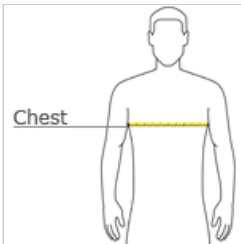

## Gildan Softstyle® T-Shirt. 64000

- 4.5-ounce, 100% ring spun US cotton
- 90/10 ring spun cotton/poly (Antique Cherry Red, Antique Heliconia, Antique Sapphire, and Sport Grey)
- 50/50 ring spun cotton/poly (Graphite Heather)
- 65/35 poly/ring spun cotton (Dark Heather, Heather Galapagos Blue, Heather Berry, Heather Cardinal, Heather Heliconia, Heather Irish Green, Heather Maroon, Heather Military Green, Heather Navy, Heather Orange, Heather Purple, Heather Indigo, Heather Royal, Heather Red and Heather Sapphire)
- Non-topstitched rib collar
- Taped neck and shoulders
- Tear away label
- Modern classic fit, seamless body
- Double-needle sleeves and hem

front

back

### HOW TO MEASURE

#### CHEST WIDTH

Measure under the arm and around the fullest part of the chest with arms down, keeping tape horizontal.