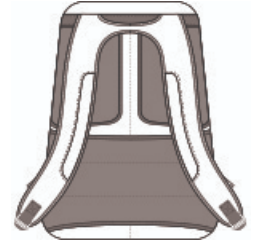

## Port Authority® Exec Backpack. BG223

- 1,680D ballistic polyester (solid); 300D two-tone poly/1,680D polyester (heather)
- Spacious main compartment
- Dedicated zippered laptop compartment
- Front zippered pocket with extensive organization panel
- Tricot-lined valuables pocket
- Air mesh shoulder straps
- Side mesh pocket
- Tech nylon zipper pulls
- Padded mesh luggage trolley pass through on back
- Laptop sleeve dimensions: 17" h x 13" w
- Dimensions: 18.75" h x 14.5" w x 8.75" d; Approx. 2,379 cubic inches

Note: Bags not intended for use by children 12 and under.

front

back